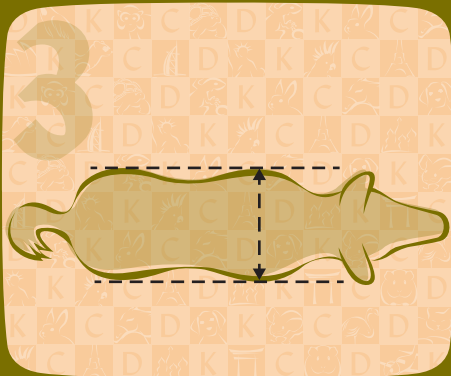

## HOW TO MEASURE YOUR DOG

**1** LENGTH \_\_\_\_\_ cm  
From the tip of the nose to the base of the tail (i.e. excluding the tail itself).

**2** LENGTH OF FRONT LEG \_\_\_\_\_ cm  
From the ground to his or her elbow (left or right will do!)

**3** WIDTH \_\_\_\_\_ cm  
With your dog standing, and you standin' over top of him or her and lookin' straight down, find and measure the widest part of his or her body, wherever that happens to be!

**4** HEIGHT STANDING \_\_\_\_\_ cm  
From the ground to his or her highest point (normally the top of the head, or in some cases his or her perky ears!).

**5** HEIGHT SITTING UPRIGHT \_\_\_\_\_ cm  
Again, from the ground to the highest point.