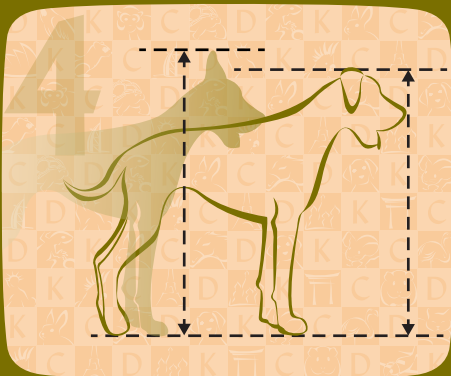

## HOW TO MEASURE YOUR DOG

**1** LENGTH \_\_\_\_\_ cm  
From the tip of the nose to the base of the tail (i.e. excluding the tail itself).

**2** LENGTH OF FRONT LEG \_\_\_\_\_ cm  
From the ground to his or her elbow (left or right will do!)

**3** WIDTH \_\_\_\_\_ cm  
With your dog standing, and you standin' over top of him or her and lookin' straight down, find and measure the widest part of his or her body, wherever that happens to be!

**4** HEIGHT STANDING \_\_\_\_\_ cm  
From the ground to his or her highest point (normally the top of the head, or in some cases his or her perky ears!).

**5** HEIGHT SITTING UPRIGHT \_\_\_\_\_ cm  
Again, from the ground to the highest point.