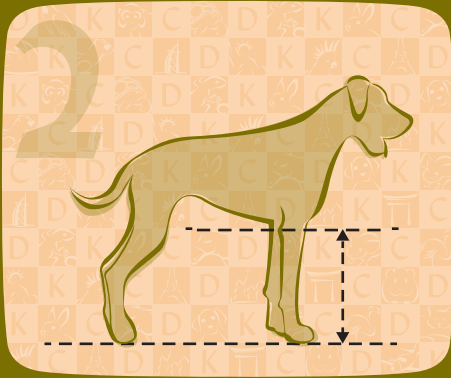

## HOW TO MEASURE YOUR DOG

**1** LENGTH \_\_\_\_\_ cm  
From the tip of the nose to the base of the tail (i.e. excluding the tail itself).

**2** LENGTH OF FRONT LEG \_\_\_\_\_ cm  
From the ground to his or her elbow (left or right will do!)

**3** WIDTH \_\_\_\_\_ cm  
With your dog standing, and you standin' over top of him or her and lookin' straight down, find and measure the widest part of his or her body, wherever that happens to be!

**4** HEIGHT STANDING \_\_\_\_\_ cm  
From the ground to his or her highest point (normally the top of the head, or in some cases his or her perky ears!).

**5** HEIGHT SITTING UPRIGHT \_\_\_\_\_ cm  
Again, from the ground to the highest point.