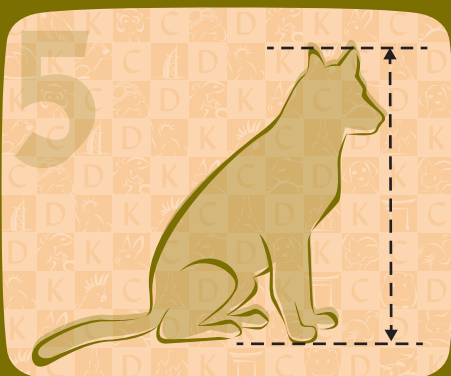

## HOW TO MEASURE YOUR DOG

**1** LENGTH \_\_\_\_\_ cm  
From the tip of the nose to the base of the tail (i.e. excluding the tail itself).

**2** LENGTH OF FRONT LEG \_\_\_\_\_ cm  
From the ground to his or her elbow (left or right will do!)

**3** WIDTH \_\_\_\_\_ cm  
With your dog standing, and you standin' over top of him or her and lookin' straight down, find and measure the widest part of his or her body, wherever that happens to be!

**4** HEIGHT STANDING \_\_\_\_\_ cm  
From the ground to his or her highest point (normally the top of the head, or in some cases his or her perky ears!).

**5** HEIGHT SITTING UPRIGHT \_\_\_\_\_ cm  
Again, from the ground to the highest point.