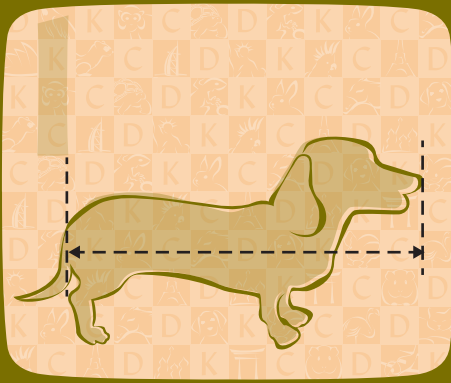

## HOW TO MEASURE YOUR DOG

**1** LENGTH \_\_\_\_\_ cm  
From the tip of the nose to the base of the tail (i.e. excluding the tail itself).

**2** LENGTH OF FRONT LEG \_\_\_\_\_ cm  
From the ground to his or her elbow (left or right will do!)

**3** WIDTH \_\_\_\_\_ cm  
With your dog standing, and you standin' over top of him or her and lookin' straight down, find and measure the widest part of his or her body, wherever that happens to be!

**4** HEIGHT STANDING \_\_\_\_\_ cm  
From the ground to his or her highest point (normally the top of the head, or in some cases his or her perky ears!).

**5** HEIGHT SITTING UPRIGHT \_\_\_\_\_ cm  
Again, from the ground to the highest point.